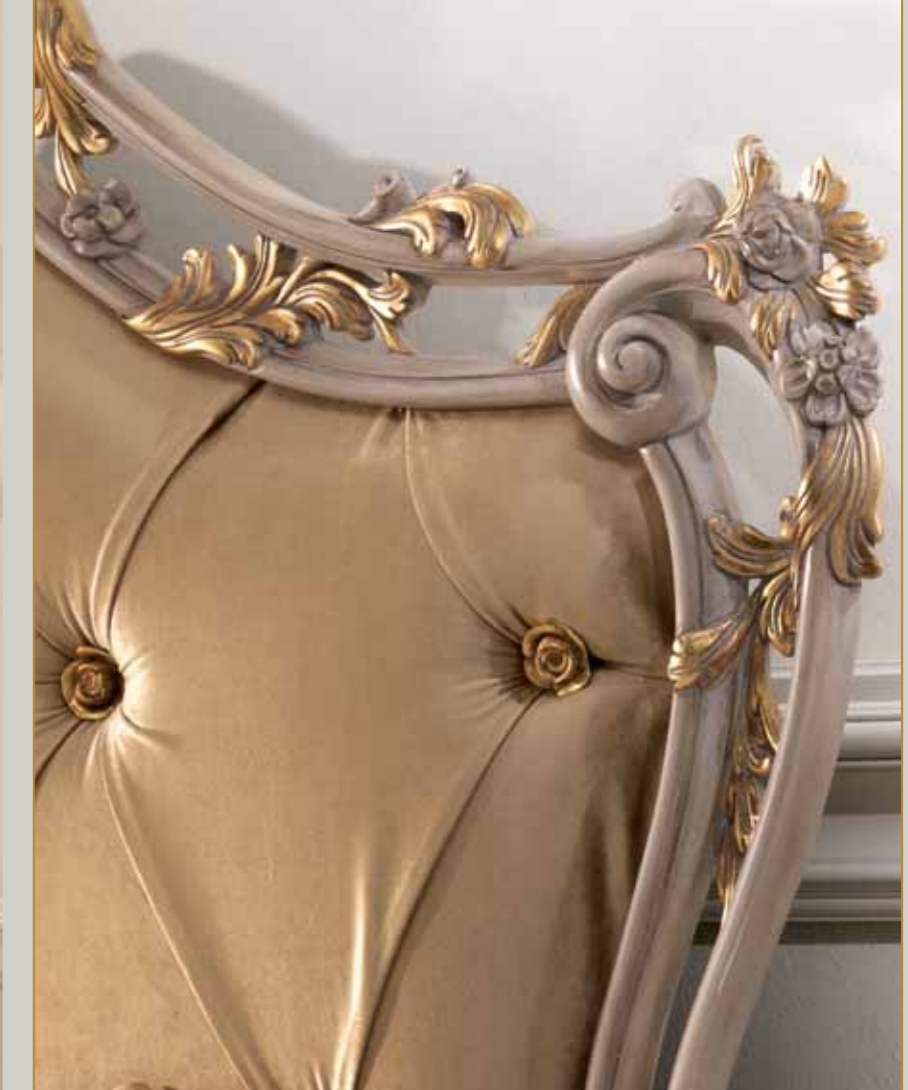

- art. 500 - Letto matrimoniale / Double bed
- art. 532 - Comodino / Night table
- art. 971 - Poltrona / Armchair
- art. 970 - Panchetta / Bench
- art. 3008 - Applique