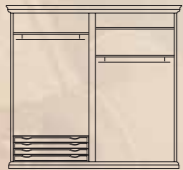

art. 218 Armadio policromo avorio con particolari celesti e ocra del colore n. 22, interno laccato avorio spugnato
art. 218 Polychrome ivory wardrobe, blue and ochre details col. n.22 - interior lacquered with sponged ivory